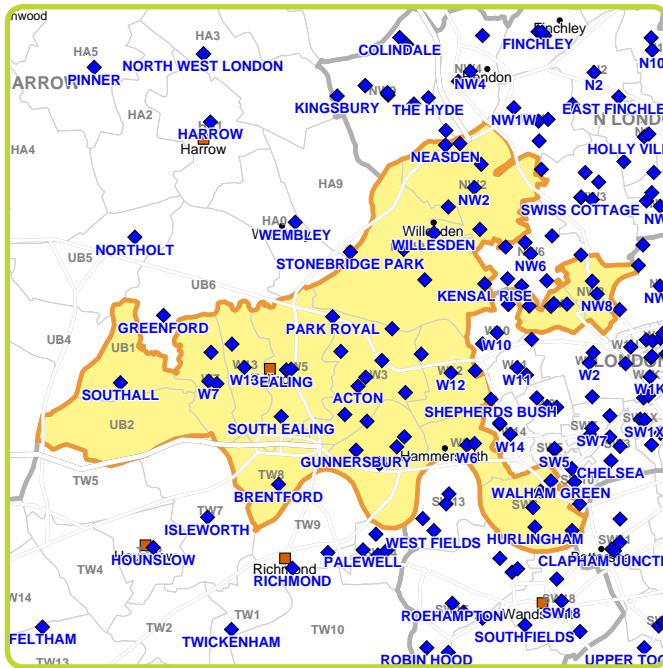

West London Yell online coverage area

© Yell Limited, 2011. All rights reserved. Published by Yell Limited, Queens Walk, Oxford Road, Reading, RG1 7PT. Data correct as at November 2010.
Geoplan Postal Boundaries © Geoplan Spatial Intelligence Limited. Postcodes are © The Post Office 2011. © Lovell Johns Limited. © Crown Copyright. This document is a guide only and must not be used as the sole source for business decisions.

The symbols on the map correspond to the bold locations. These locations are available to purchase at Heavyweight and Mediumweight prominence.

Searched Location
ACTON
ACTON CENTRAL STATION
ACTON GREEN
ACTON MAIN LINE STATION
ACTON PARK

Searched Location
ACTON TOWN TUBE
ARMSTRONG WAY
BOSTON MANOR TUBE
BRENTFORD
BRENTFORD STATION

Searched Location
CASTLE BAR PARK STATION
CHILDS HILL
CHISWICK
CHISWICK PARK TUBE
CHISWICK STATION
CRICKLEWOOD
CRICKLEWOOD STATION
DOLLIS HILL
DOLLIS HILL TUBE
DRAYTON GREEN STATION
DUDDEN HILL
EALING
EALING BROADWAY TUBE
EALING COMMON TUBE
EAST ACTON
EAST ACTON TUBE
ELTHORNE HEIGHTS
FULHAM
FULHAM BROADWAY TUBE
GOLDHAWK ROAD TUBE
GREAT WESTERN
INDUSTRIAL PARK
GUNNERSBURY
GUNNERSBURY TUBE
HAMMERSMITH
HAMMERSMITH TUBE
HANGER LANE TUBE
HANWELL
HANWELL STATION
HARLESDEN

Searched Location
HARLESDEN TUBE
HURLINGHAM
KENSAL GREEN TUBE
KENSAL RISE STATION
KEW BRIDGE STATION
KILBURN HIGH ROAD
STATION
KILBURN PARK TUBE
LITTLE VENICE
LONDON
MAIDA HILL
MAIDA VALE
MAIDA VALE TUBE
NEASDEN
NEASDEN TUBE
NORTH ACTON
NORTH ACTON TUBE
NORTH EALING TUBE
NORTH WEST LONDON
NORTHFIELDS TUBE
NW10
NW2
NW8
PARK ROYAL
PARK ROYAL TUBE
PARSONS GREEN
PARSONS GREEN TUBE
PUTNEY BRIDGE TUBE
RAVENSCOURT PARK TUBE
SHEPHERDS BUSH

Searched Location
SHEPHERDS BUSH CENTRAL
TUBE
SHEPHERDS BUSH
METROPOLITAN TUBE
SOUTH ACTON
SOUTH ACTON STATION
SOUTH EALING
SOUTH EALING TUBE
SOUTH WEST LONDON
SOUTHALL
SOUTHALL STATION
SPRINGFIELD PARK
ST JOHN'S WOOD
ST JOHN'S WOOD TUBE
STAMFORD BROOK TUBE
STONEBRIDGE PARK
SW6
TURNHAM GREEN
TURNHAM GREEN TUBE
TW8
UB1
UB2
W12
W13
W3
W4
W5
W6
W7
W9

Searched Location
WALHAM GREEN
WARWICK AVENUE TUBE
WEST ACTON
WEST ACTON TUBE
WEST EALING
WEST EALING STATION
WEST LONDON
WHITE CITY
WHITE CITY TUBE
WILLESDEN
WILLESDEN GREEN
WILLESDEN GREEN TUBE
WILLESDEN JUNCTION
STATION